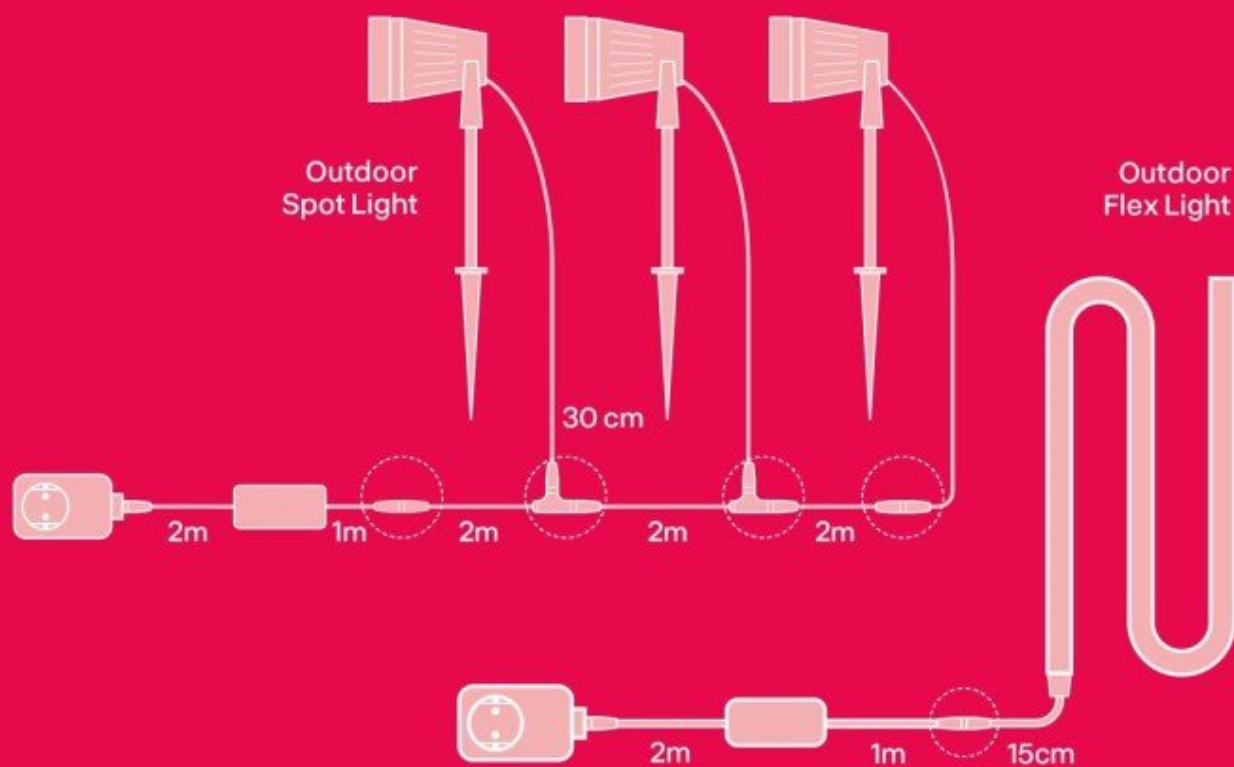

**Bridge of Philips Hue or Samsung SmartThings is required.

Extend the cable length

of the Innr Outdoor Spot Light (OSL 130 C)
or the Innr Outdoor Flex Light (OFL 120/140 C)

at any 5-pin connection points with the Innr Outdoor Extension Cable 2m or 5m (OEC 120 or OEC 150)