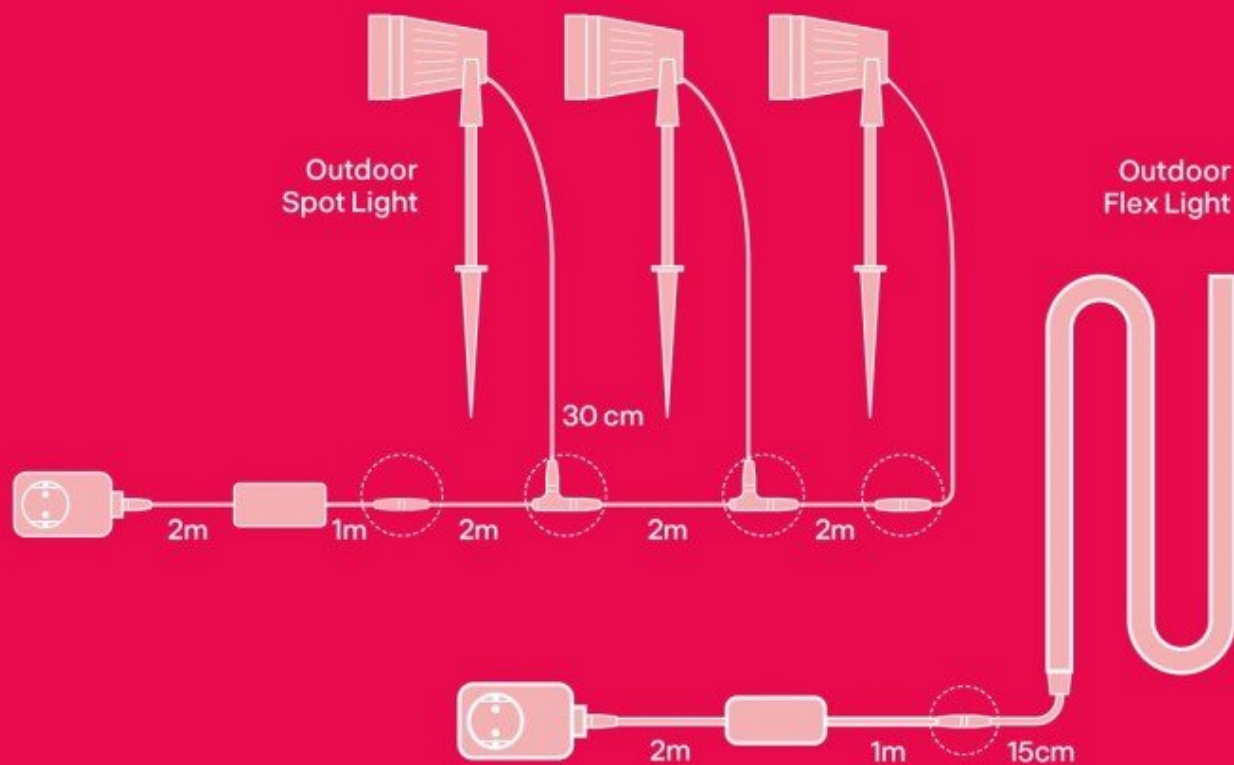

\*\*Bridge of Philips Hue or Samsung SmartThings is required.

# Extend the cable length

of the Innr Outdoor Spot Light (OSL 130 C)  
or the Innr Outdoor Flex Light (OFL 120/140 C)

at any 5-pin connection points with the Innr Outdoor Extension Cable 2m or 5m (OEC 120 or OEC 150)