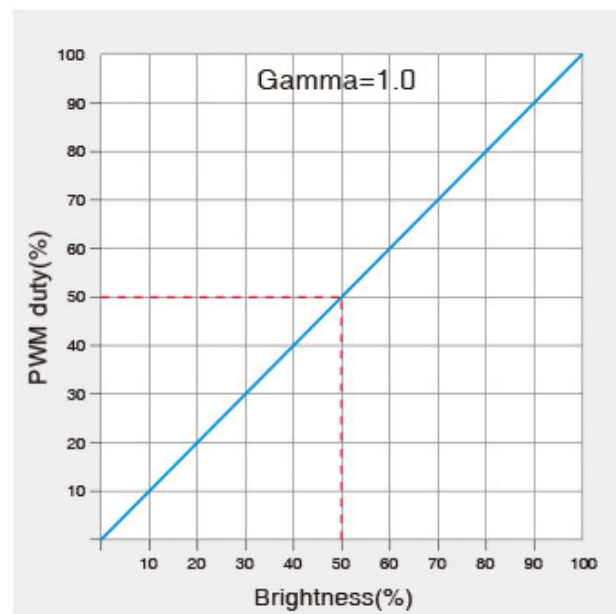

Adjust color temperature

Adjust RGB

Adjust brightness/saturation

2 Dimming curves optional

Logarithmic dimming

Linear dimming

Digital tube display more intuitive

The output mode, dimming curve, address and group can be quickly set by pressing the button, and displayed on the screen in real time