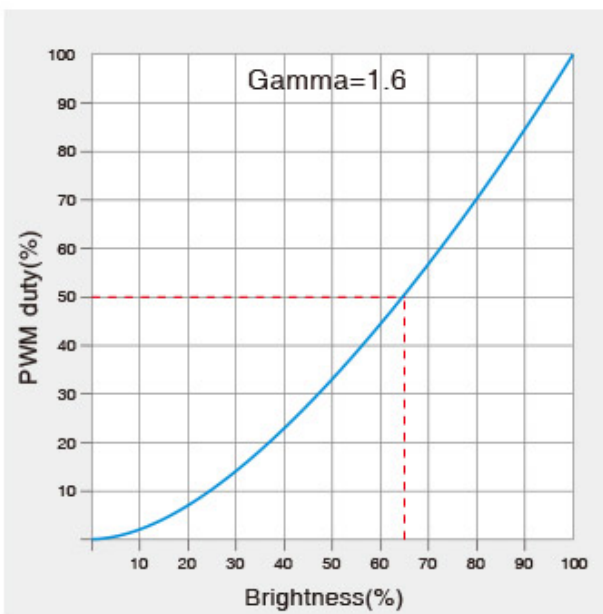

Adjust color temperature

Adjust RGB

Adjust brightness/saturation

2 Dimming curves optional

Logarithmic dimming

Linear dimming

Digital tube display more intuitive

The output mode, dimming curve, address and group can be quickly set by pressing the button, and displayed on the screen in real time